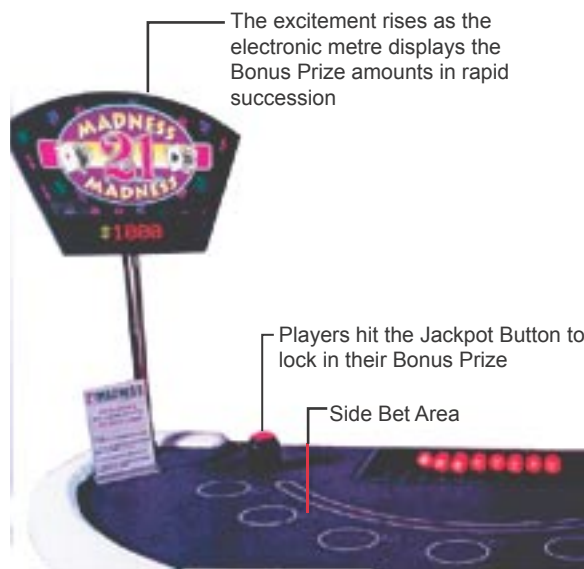

### 21 Madness

The game of 21Madness is played just like blackjack, using double decks. Players make their wagers as they would on the blackjack table. Players are attracted to the game because of its interaction, chances at large jackpots, fair return on the side wager bet and the increased excitement to blackjack.

Playing Madness 21 does not interfere with optimal strategy with the regular play of blackjack.

#### Features:

- 21Madness is played on a regular blackjack table with regular blackjack rules.
- 21 Madness will improve the hold percentage for the overall table by 4% to 6%.
- 21 Madness is simple for the players to play.
- 21 Madness offers jackpots for a simple card combination.
- 21 Madness is interactive by players pushing a jackpot button for their prizes.
- 21 Madness provides added excitement since players can win large jackpots.
- 21 Madness can offer prizes rather than cash.
- 21 Madness is simple for the dealers to learn.
- 21 Madness gathers performance statistics.
- 21 Madness is easy to install and reliable.