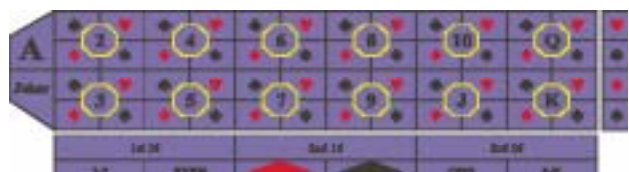

#### The Wheel:

- Standard Roulette Wheel
- Card inserts replace roulette numbers
- More betting options
- Hassle free change over
- Virtually no training

#### The Layout:

- Universally recognizable format (playing cards)
- Same size layout as Roulette
- More betting options
- Simple felt change over
- Increased productivity

Indo Pacific Gaming  
Unit 5 46-48 Buffalo Road  
Gladesville NSW 2111  
Australia