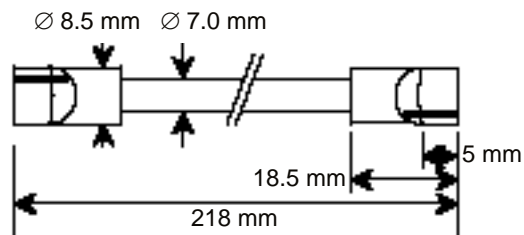

Consumables

T2 Fluorescent Tube DGB-8

DGB – 8 Features:

- Fine Geometry for Slim-Line Applications.
- High Brightness.
- Cool Colour.
- Industry Standard Format.

DGB – 8 Benefits:

- Engineered for **Long Life**.
- Suitable for continuous 24 hour / 7 day use.
- Cost Effective.

Equivalence:

Nearest known equivalents include:

- OSRAM: FM 6W / 830
- SYLVANIAFM 6 / H / 830

		Min.	Typ.	Max.	
Mechanical Specifications	Base/Cap style				W 4.3
	Overall Length	217	218.25	219.5	mm
	Lighted Length				mm
	Tube Diameter			7.0	mm
	Cap Diameter			8.5	mm
Electrical Specifications	Rated Power		6 Watts		
	Ballast	Electronic Ballast 6 Watts with current controlled pre-heating and safety shut off			
	Nominal switching frequency		25		KHz.
	Tube Current		100		MA.
	CIE Chromaticity		X=0.301 Y=0.312		
	Colour rendering Index:		79		
	Colour temperature		7400		°K
	Luminous Flux:		420		Lm.
	Brightness:		42,000		cd.m⁻²

Indo Pacific Gaming
Unit 5 46-48 Buffalo Road
Gladesville NSW 2111
Australia

Phone: 61 2 9807 4911 Fax: 61 2 9807 4944
Email: sales@indo.com.au

Also available:

DGB-11 (11watt)

DGB-15 (13watt)