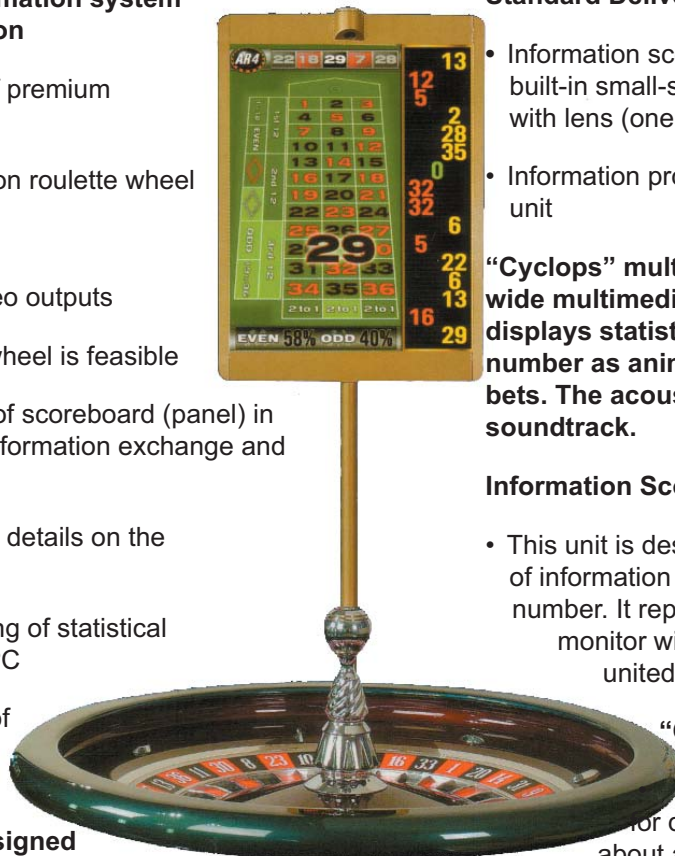

Indo Pacific GAMING

just imagine...

“Cyclops” roulette information system with video readout option

- Prompt determination of premium number (1-2 secs)
- Free of optical sensors on roulette wheel
- Automatic adjustment
- Available audio and video outputs
- Illumination of roulette wheel is feasible
- Probable consolidation of scoreboard (panel) in local area network for information exchange and data transmission
- Display of raw statistical details on the scoreboard
- Gathering and processing of statistical information on remote PC
- Probable arrangement of unified game system in casino

“Cyclops” system is designed for integration with roulette wheels having painted separator cells of all commonly used manufacturers

Displays

Cyclops Multimedia Display

Standard Delivery

- Information scoreboard (panel) with built-in small-sized colour camcorder with lens (one or two-sided)
- Information processing and control unit

- This unit is designed for display of information about the premium number. It represents the LCD monitor with camcorder in the united cabinet.

“Cyclops” control unit

This unit is designed for display of information about a game in progress on American roulette. It represents a computer processing composite input video signal in PAL format and transmitting calculation results via RS-232 and Ethernet standard interfaces.