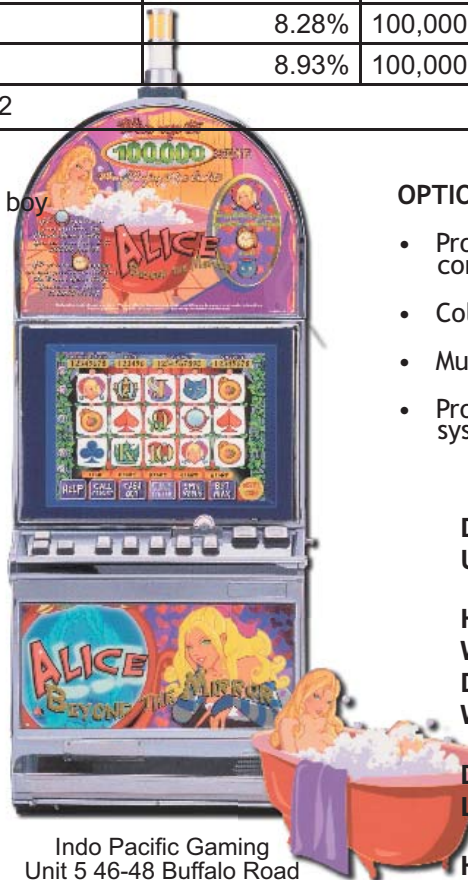

**Indo
Pacific
GAMING**
just imagine...

Poker/Slot Machines

Franco Slot Machines - Alice Beyond the Mirror

A novelty game with 15 lines on a screen that shows several icons spread on each game, registered by R. Franco. Five mirrors located at any position of the icon's matrix allow the player to discover three mirrors, each one showing a piece of the torso, and the combination of such pieces allows the player to obtain a prize that depends on a winning plan. Three or more special figures located at any position on an illuminated line allows the player to access a bonus game in which the player has to discover, with the minimum possible attempts, three special animated figures. The prize will depend on the number of figures shown.

150 Coin Multiline					S21 + AB155X
Option #	Return % 1 Coin	Return % 150 Coins	Hit Frequency (1 line)	Top Award	Hit Rate
0#0	90.18%	90.36%	7.62%	100,000	2.796.203
0#1	92.22%	92.40%	7.72%	100,000	2.796.203
0#2	93.87%	94.05%	8.28%	100,000	2.796.203
0#3	95.56%	95.74%	8.93%	100,000	2.796.203
Total Possible Combinations: 33.554.432					S21 + 99

- Upright Casino style cabinet and low boy cabinet available
- Round cabinet and black cabinet
- Chromium-plated door and decorations
- Design & software in English & Spanish
- High capacity hopper with anti-jamming system
- Coin comparator CC-62D others optional
- High resolution VGA 17 inch monitor
- Sound synthesis
- Electronic PCB's located in a lockable compartment
- Provision for slot progressive system

OPTIONS:

- Provision for JCM bill validation compatible
- Coloured or brown cabinet
- Multilingual design & software
- Provision for player tracking system

DIMENSIONS:

Upright Casino Style Cabinet

Height: 1480mm
Width: 565mm
Depth: 690mm
Weight: 90kg.